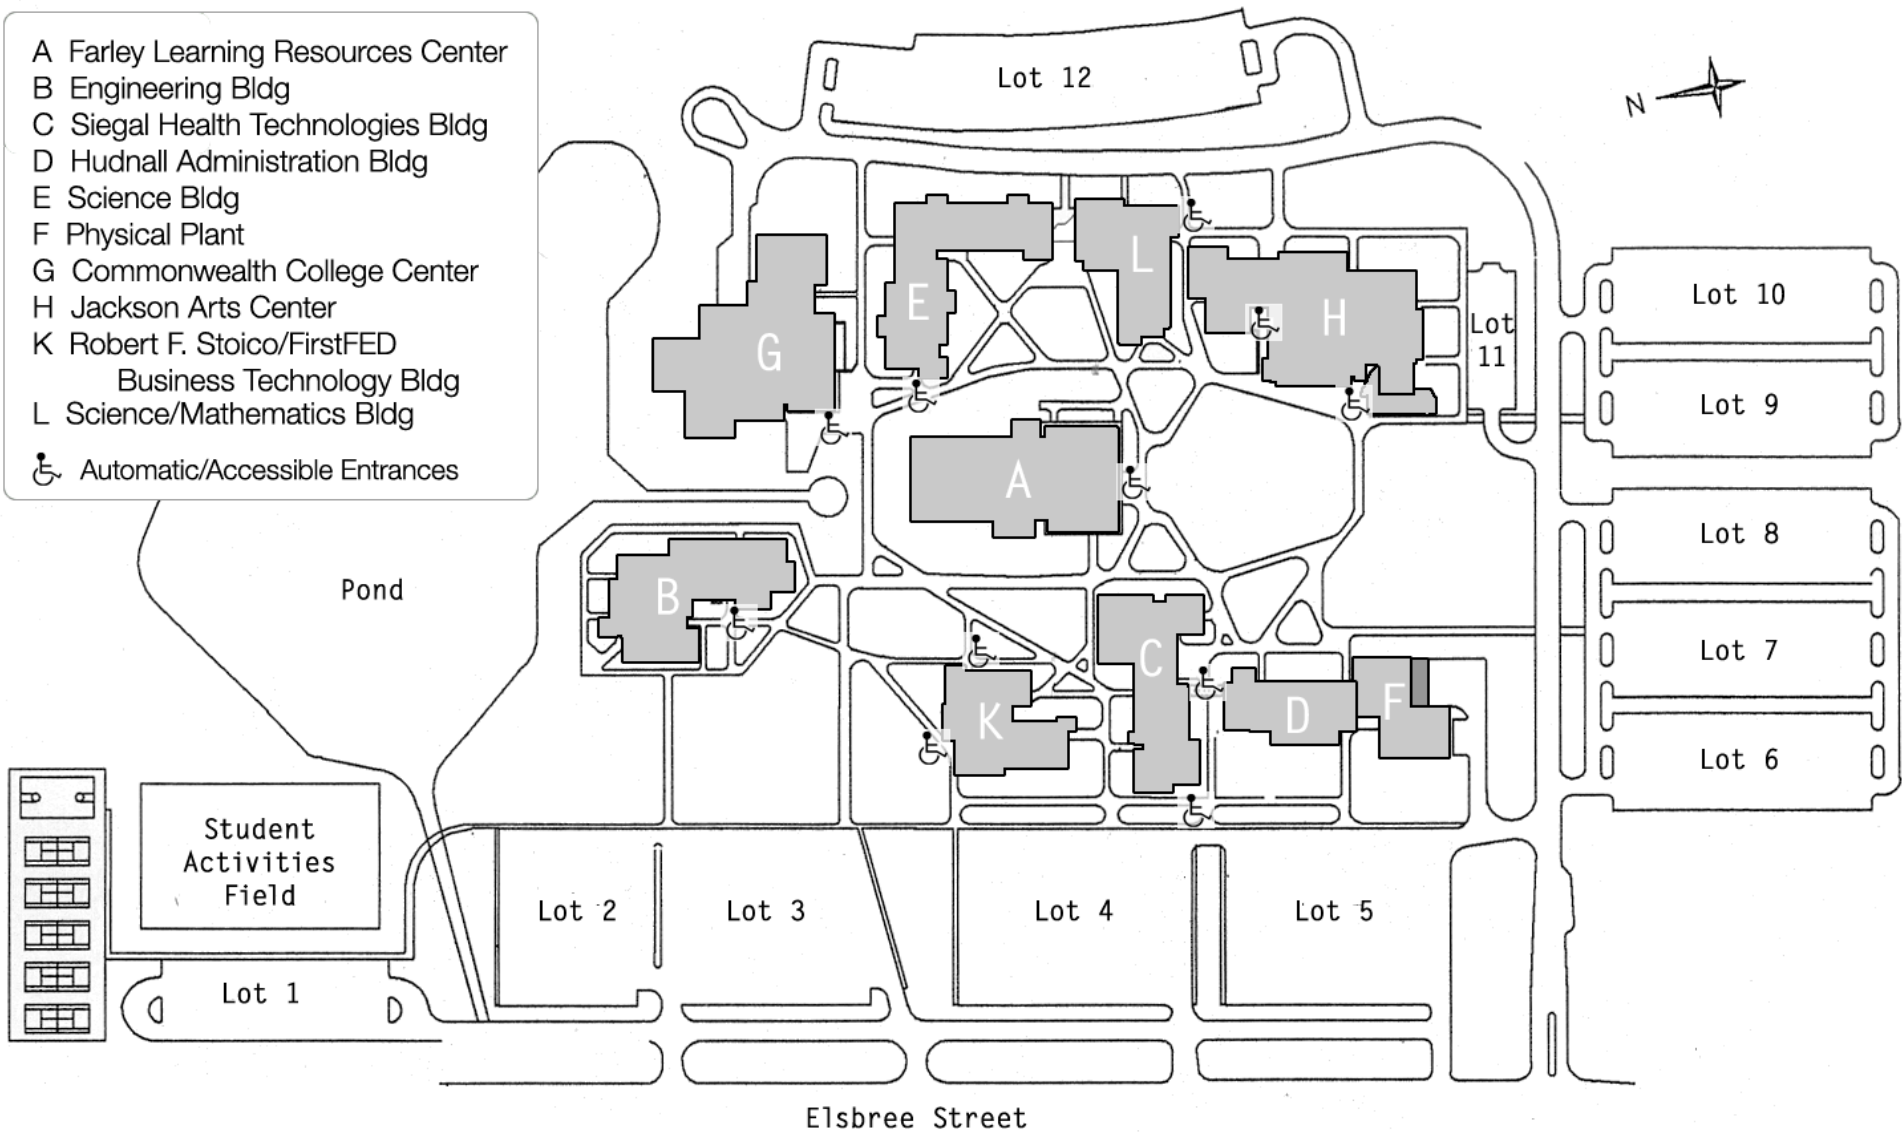

- A Farley Learning Resources Center
- B Engineering Bldg
- C Siegal Health Technologies Bldg
- D Hudnall Administration Bldg
- E Science Bldg
- F Physical Plant
- G Commonwealth College Center
- H Jackson Arts Center
- K Robert F. Stoico/FirstFED  
Business Technology Bldg
- L Science/Mathematics Bldg
-  Automatic/Accessible Entrances

Bristol Community College - Fall River Campus