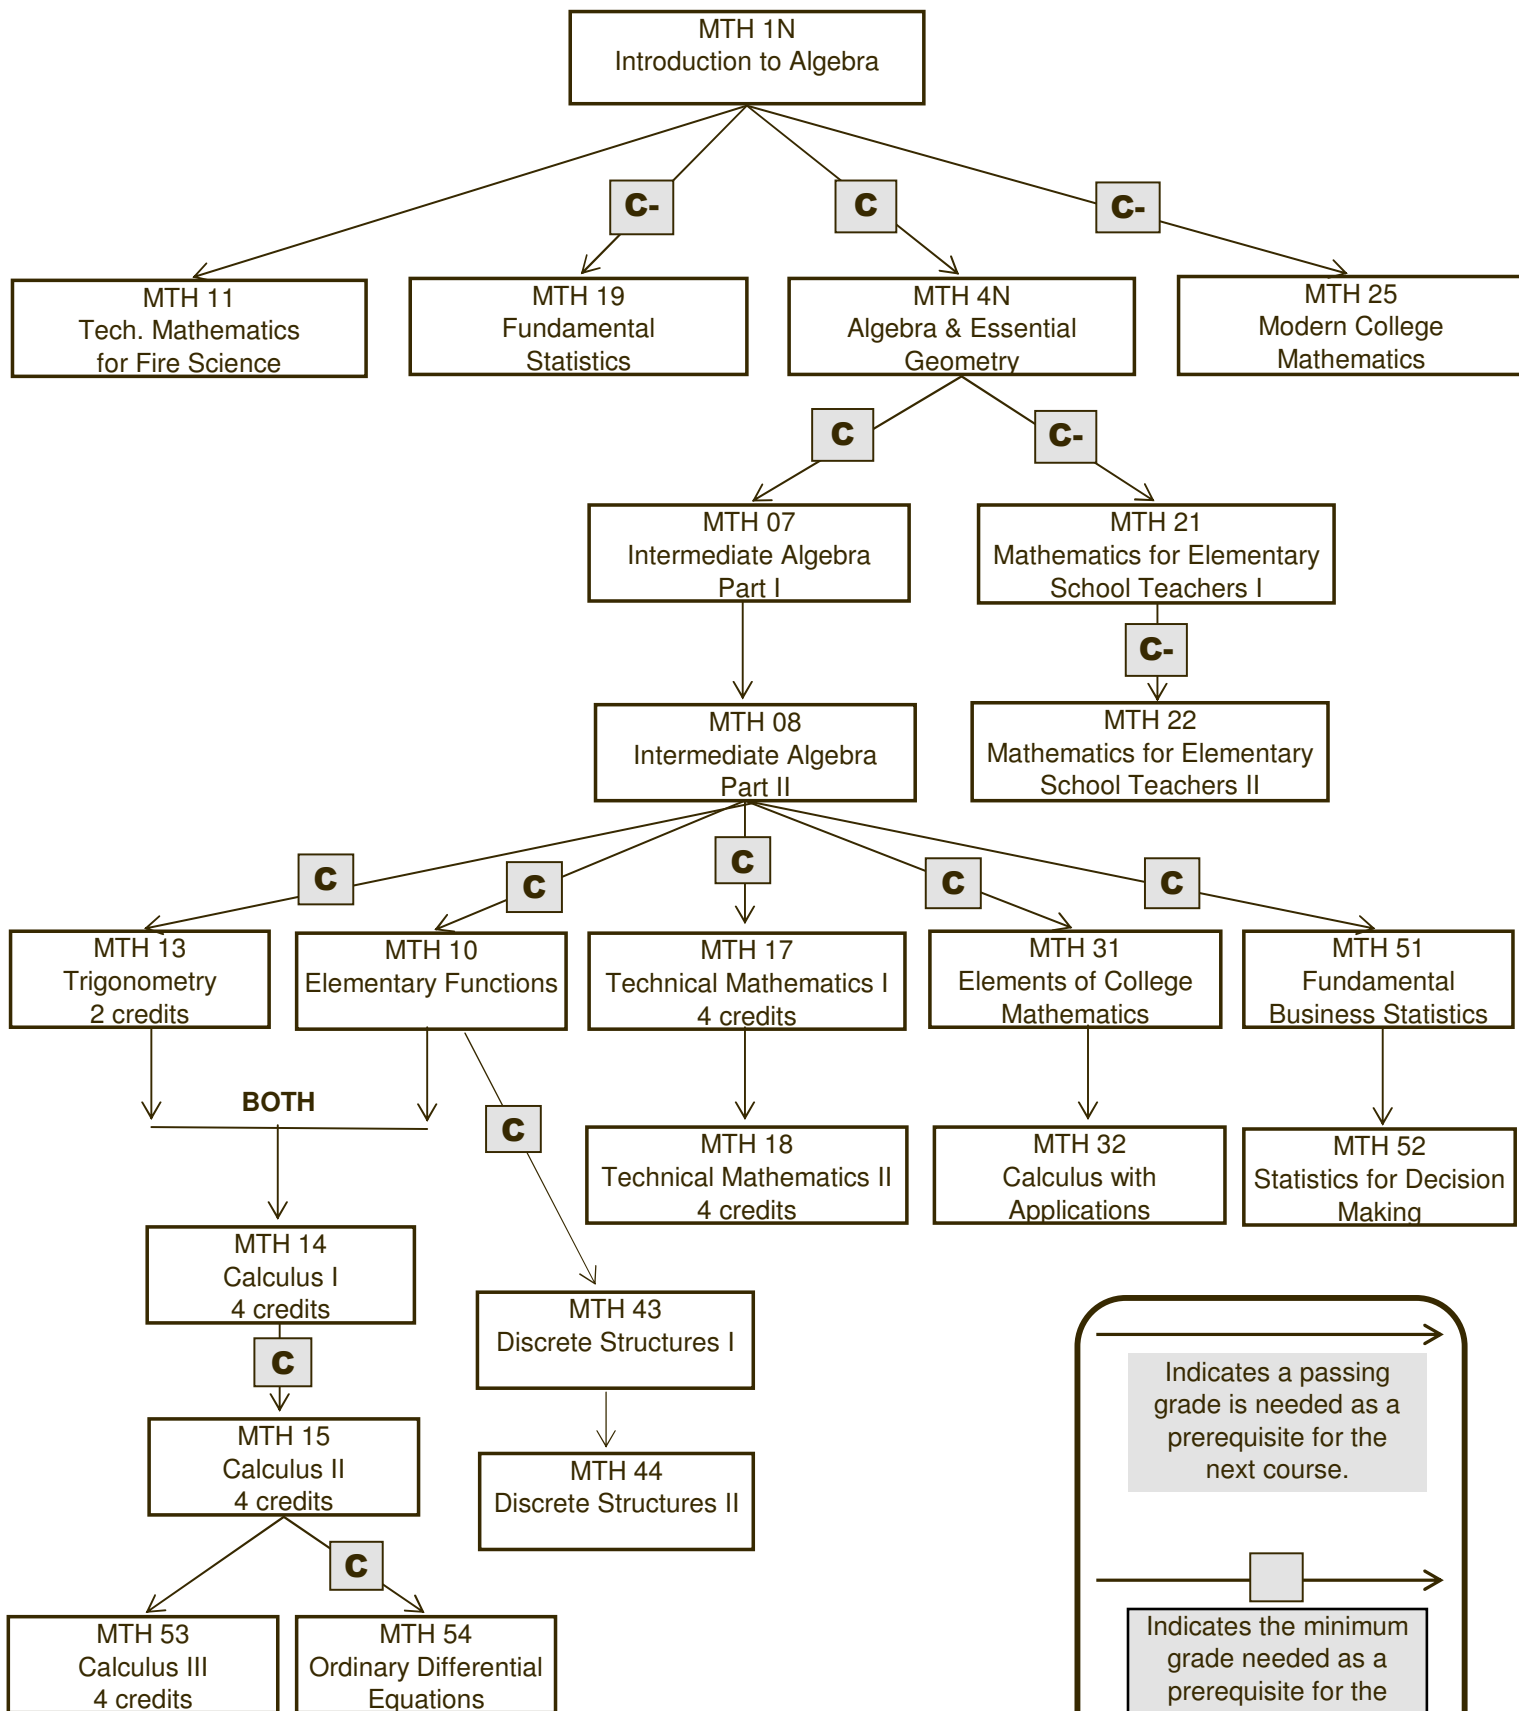

All courses are 3 credits unless otherwise indicated. Each course has as its prerequisite the course immediately preceding.

MTH 01-Arithmetic Review (1 credit = 14 class hours) or a passing score on the Accuplacer Arithmetic Test is a pre- or co-requisite for all MTH courses and BUS 11.

REFER TO THE CURRENT BCC CATALOG FOR COMPLETE EXPLANATIONS

Indicates a passing grade is needed as a prerequisite for the next course.

Indicates the minimum grade needed as a prerequisite for the next course.