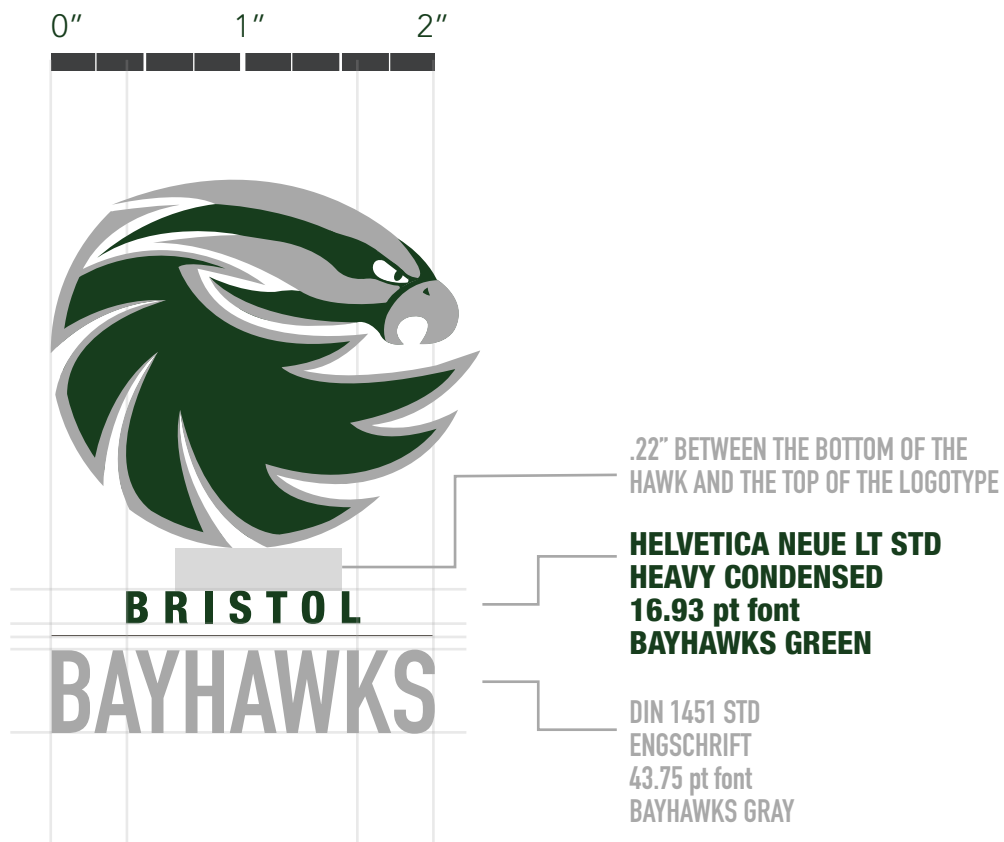

BCC

BRISTOL COMMUNITY COLLEGE

Fall River ■ New Bedford ■ Attleboro ■ Taunton ■ eLearning ■ eHealth

COLLEGE ATHLETICS LOGO IDENTITY USAGE GUIDELINE

BRISTOL

BAYHAWKS

FULL COLOR LOGO (HAWK)

When the Bayhawks logo is displayed in its full color form, it contains two colors plus white.

- This is the primary logo.
- In the case of the green background, "BRISTOL" is displayed in white.
- In the case of the white background, "BRISTOL" is displayed in Bayhawks Green.
- In both cases, the colors of the logo remain Bayhawks Green and Bayhawks Gray.

OTHER LOGO VARIATIONS

1. BAYHAWK IDENTITY ONLY

BRISTOL
BAYHAWKS

2. LOGO TYPE ONLY

3. BAYHAWK HEAD ONLY

BRISTOL
BAYHAWKS

4. GRAYSCALE

5. BLACK

BRISTOL
SOCCER

11. SOCCER

BRISTOL
TENNIS

12. TENNIS

TYPOGRAPHY AND NUMERALS

The following is the accepted typography for anything related to Bayhawks.

Specs. for a LOGOTYPE at a 2 inch scale.
All elements must be scaled proportionally.