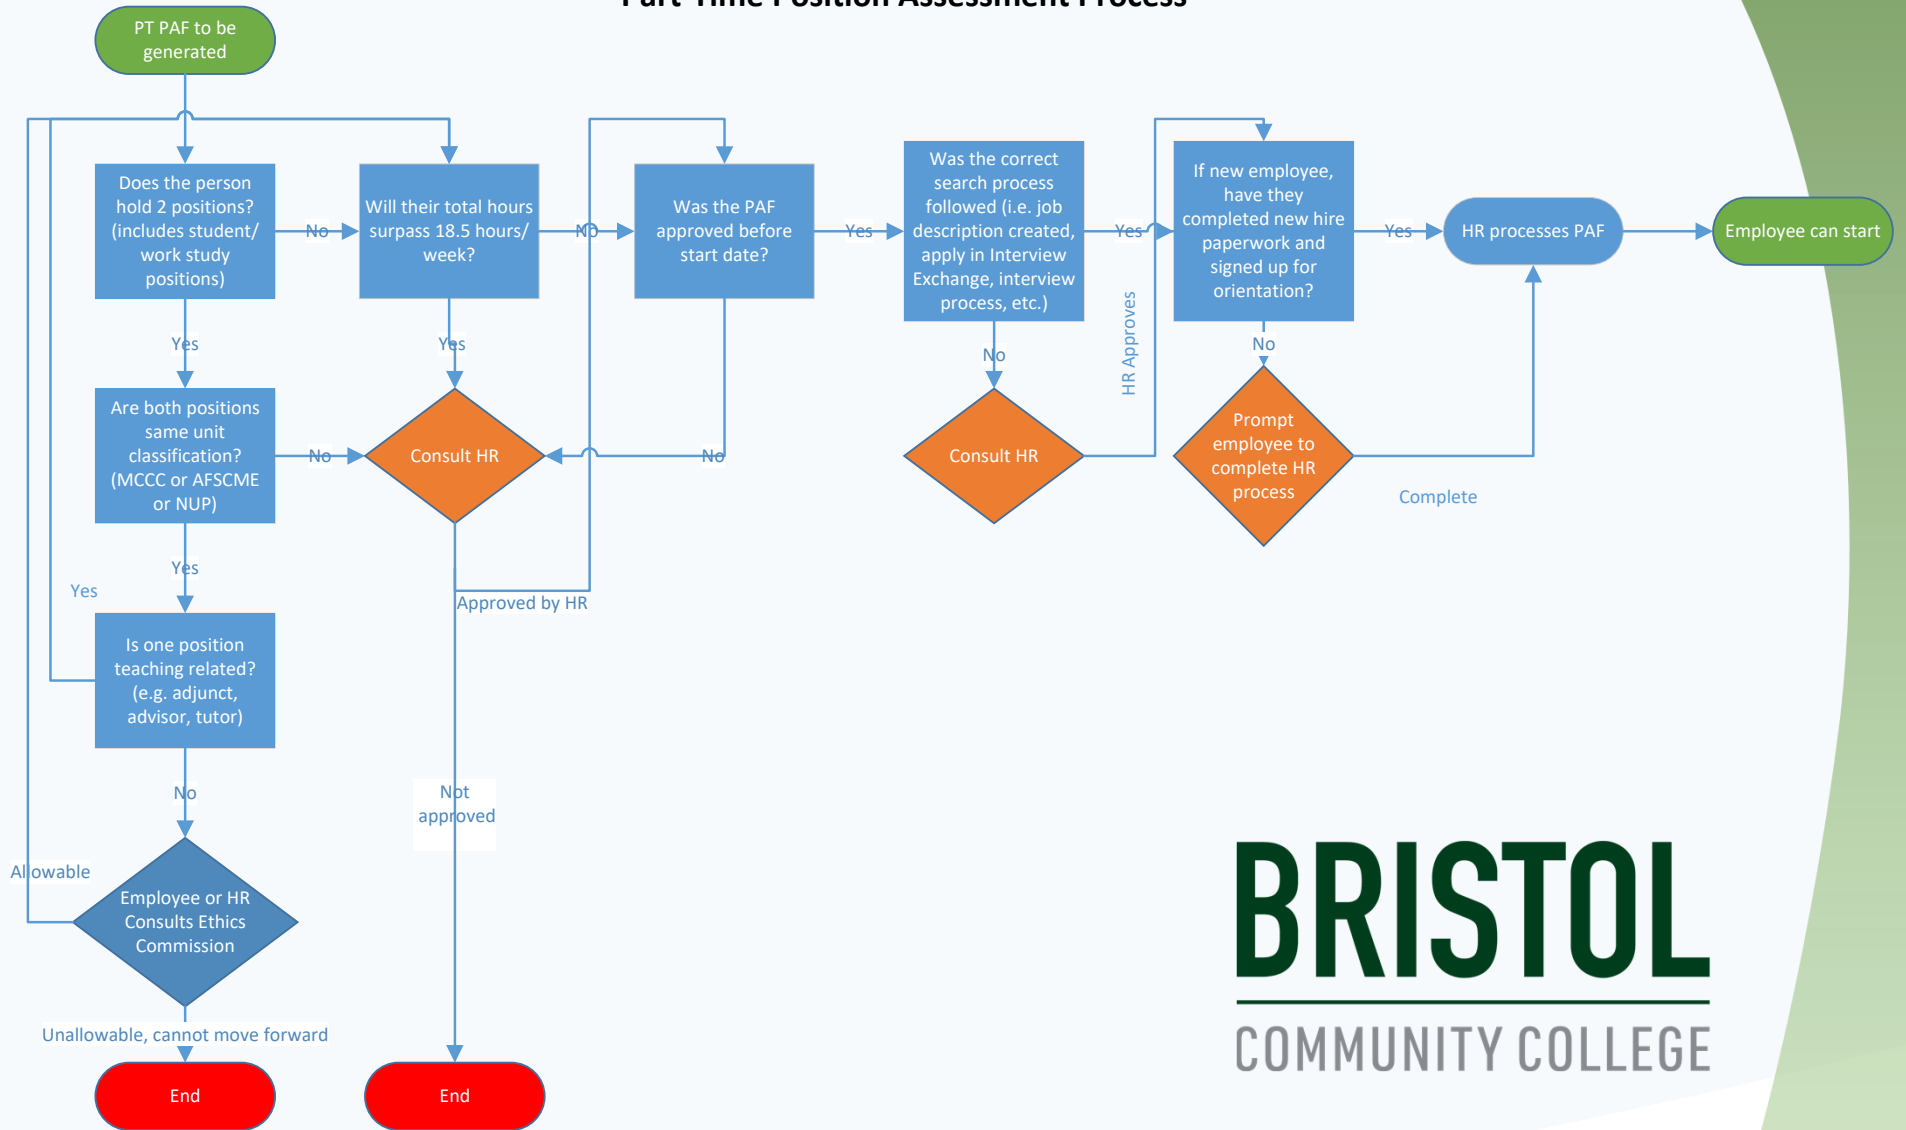

Part-Time Position Assessment Process

BRISTOL
COMMUNITY COLLEGE