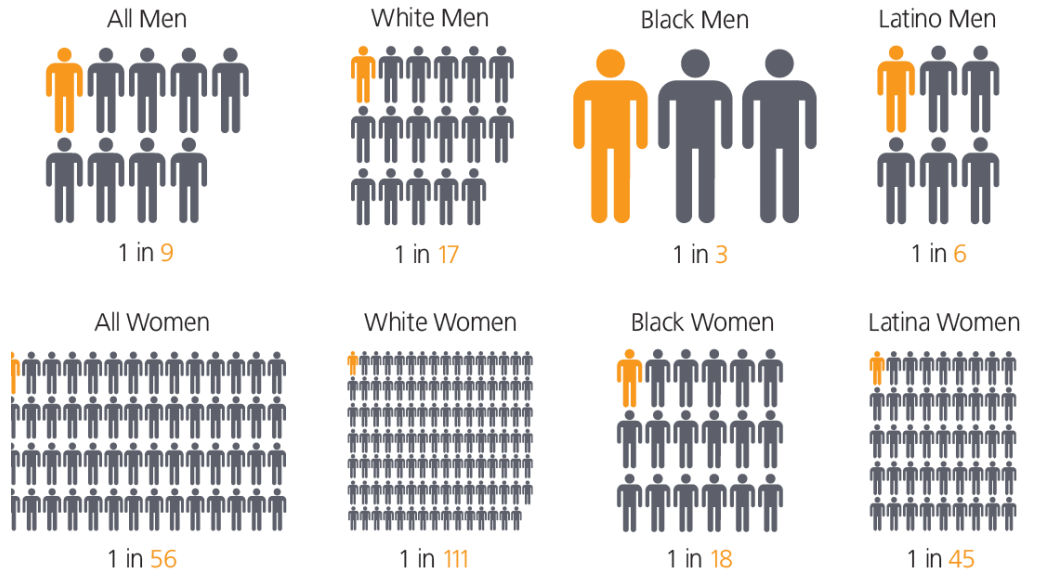

The Anti-Drug Abuse Act "War on Drugs" 1986

Central Park 5 1989

Rodney King Riots 1992

Violent Crime Control and Law Enforcement Act 1994

Lifetime Likelihood of Imprisonment
for U.S. Residents Born in 2001