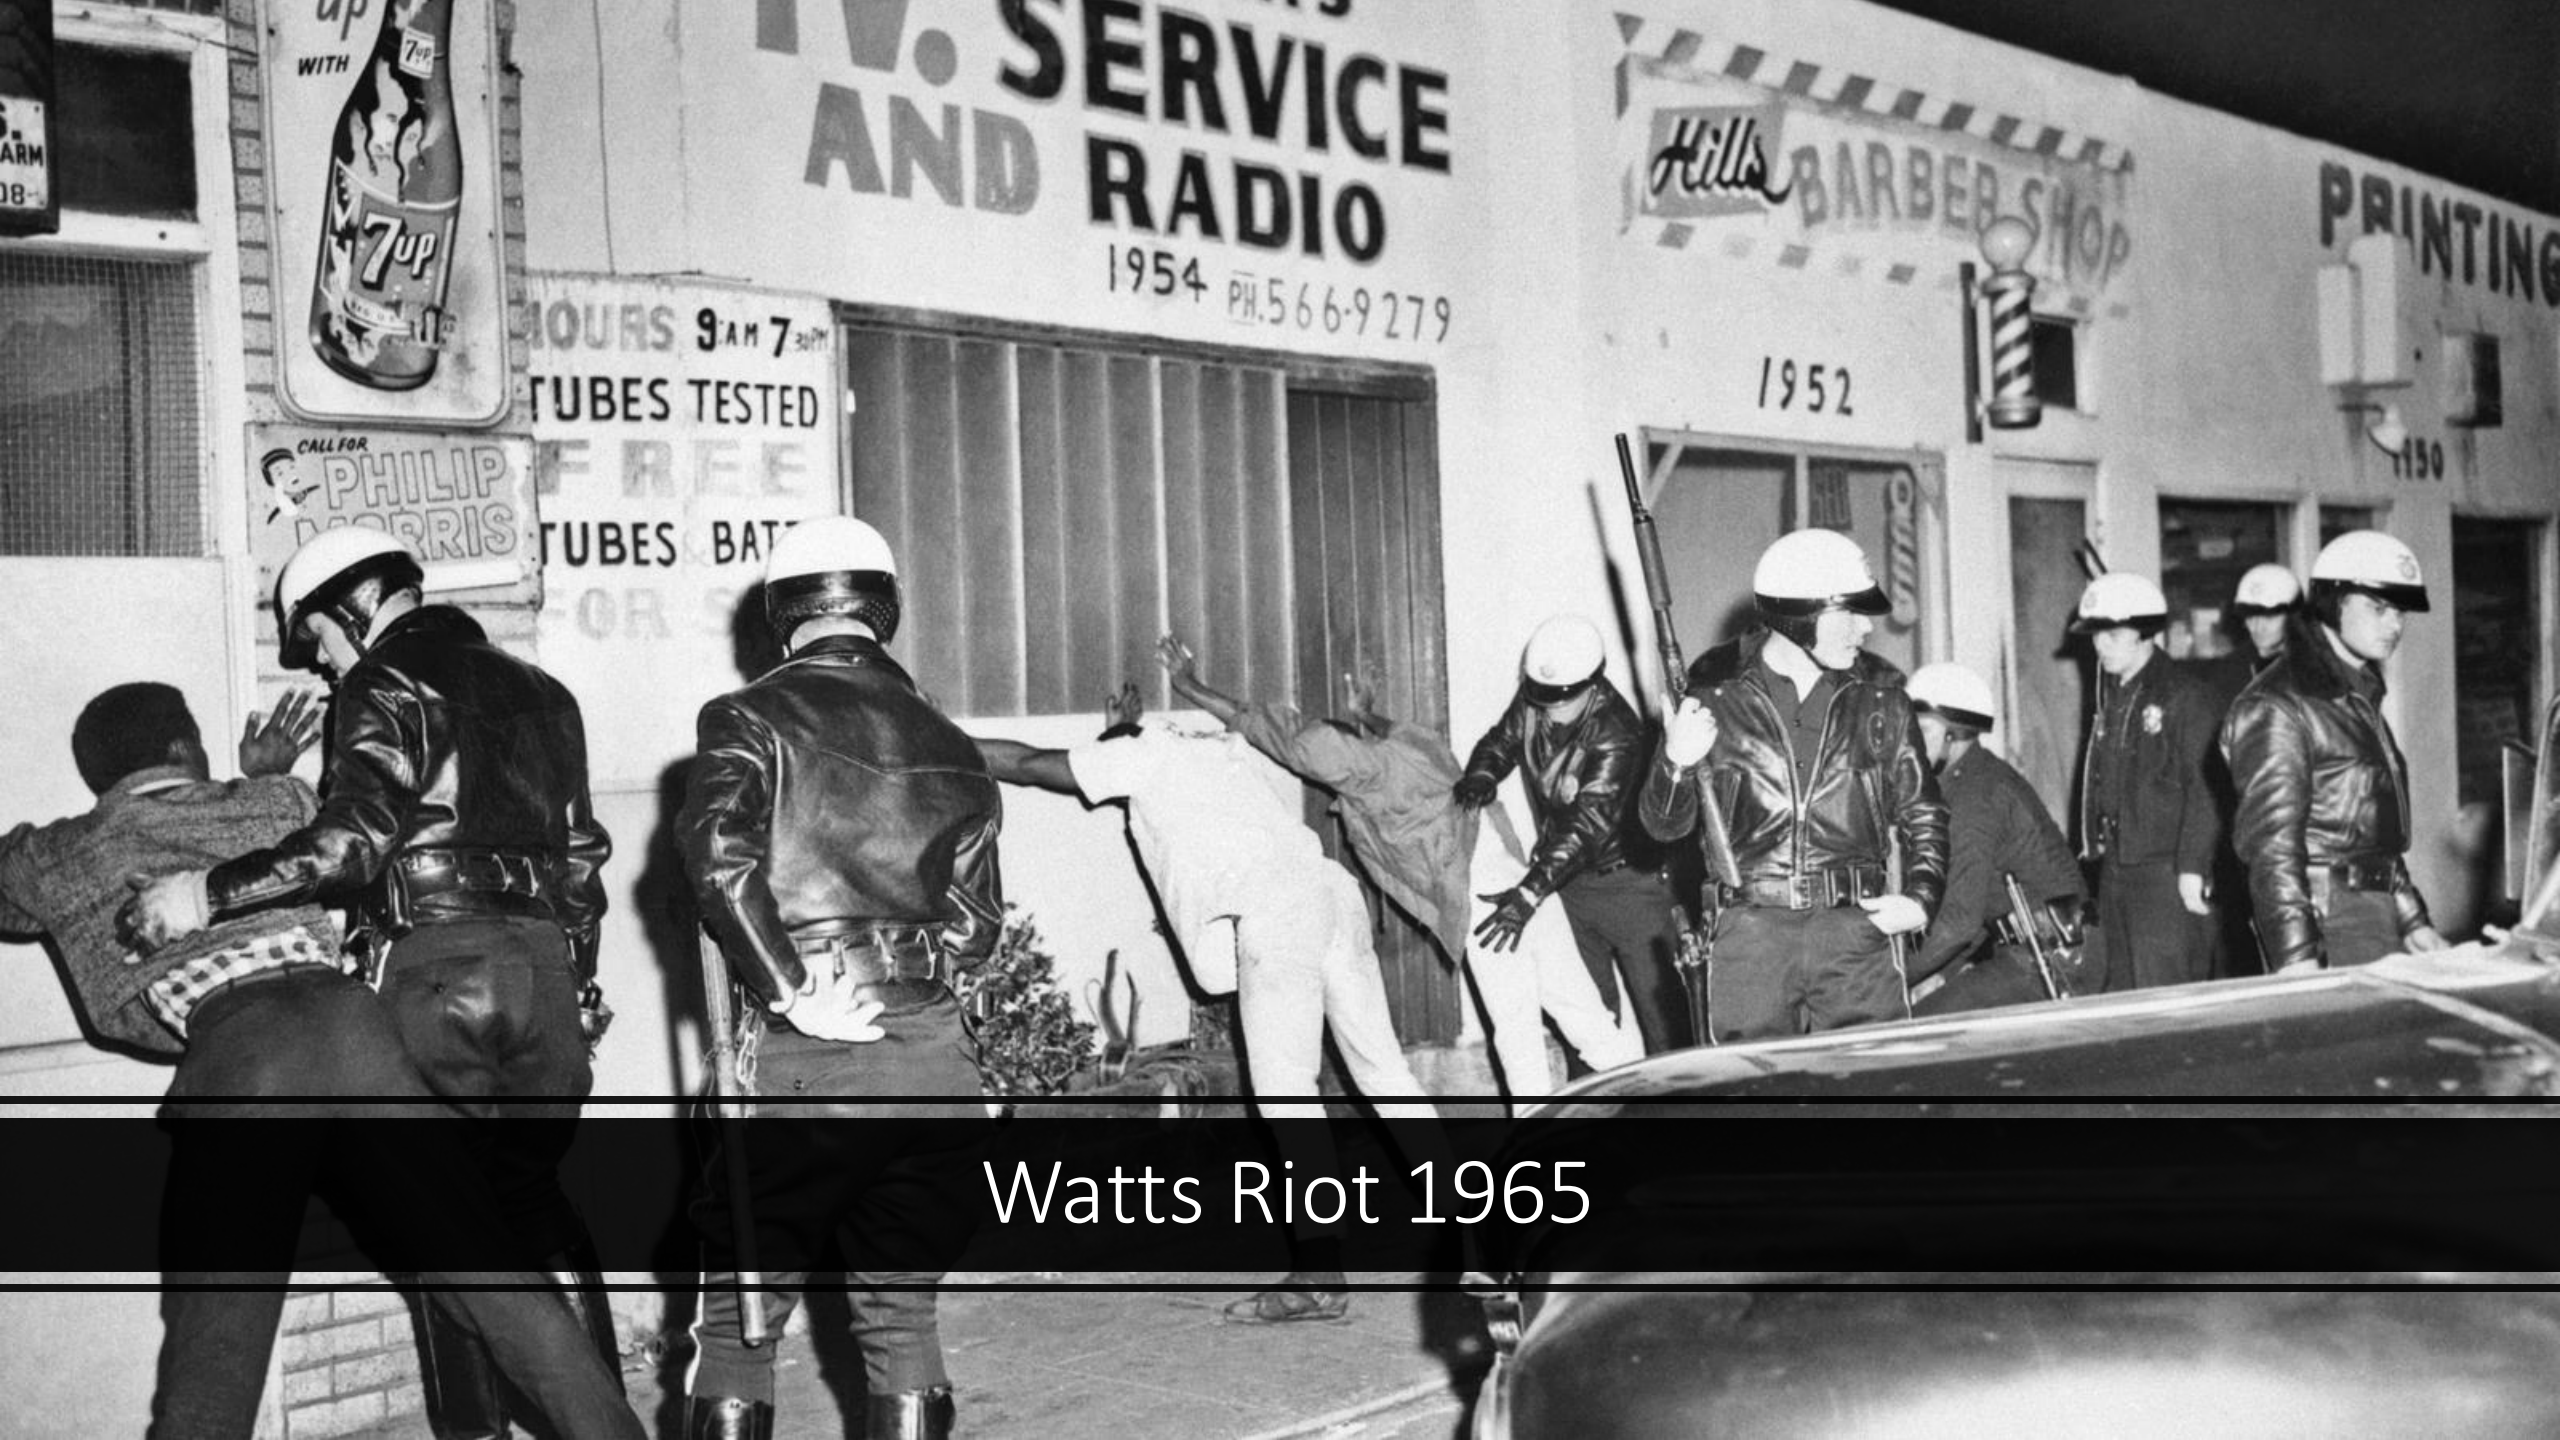

Watts Riot 1965